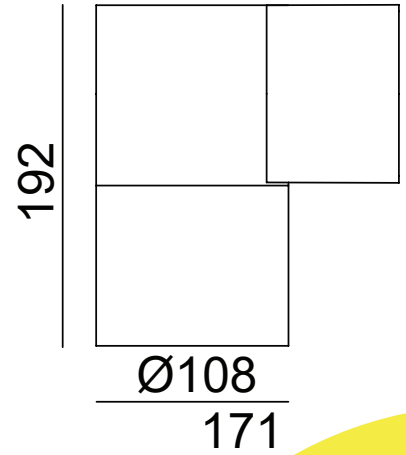

WALL LAMP OUTDOOR LIGHT

TECHNICAL SHEET

KL-OD0047

KEYLIGHT

SPAIN

PRODUCTOS DE ILUMINACION

FEATURES

- 220-240V
- CE ROHS Certified
- Aluminum die-casting body
- Glass Diffuser
- 3-years warranty

SPECIFICATIONS

Product Code	KL-OD0047
Power	E27 Max 60W
Input	220-240V
Finishing Colors	White/Silver Grey/Dark Grey/Black
IP Rating	IP65 Class 1
Size	171mm*192*Ø108mm
Warranty	3 years

IP65

Class I

CRI
80

K°
3000